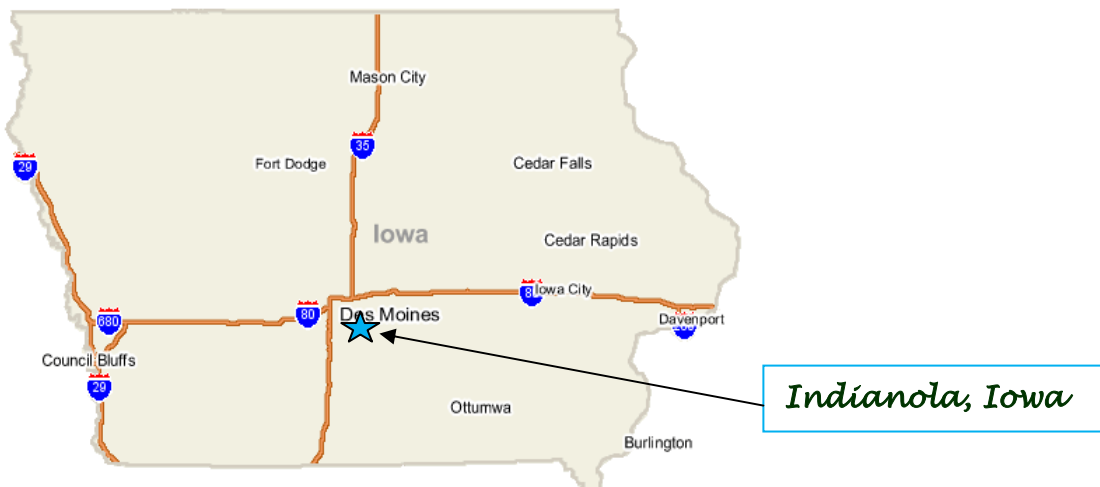

## Directions to:

# WILPF 30<sup>th</sup> Triennial Congress at Simpson College, Indianola, Iowa

Getting to Indianola, Iowa ([www.cityofindianola.com](http://www.cityofindianola.com))

and Simpson College ([www.simpson.edu](http://www.simpson.edu))

**Shuttle Service:** Simpson College will provide this service from the Des Moines Airport to the Simpson campus.

**CAR:** routes (see map) Simpson is located in the city of Indianola, a residential community of 13,000 people. **Indianola is 12 miles south of Des Moines, Iowa's capital city; 12 miles east of Interstate 35; and 15 miles south of Interstates 80 and 235.** The Des Moines International Airport is 20 minutes from campus. Five miles south of Indianola is Lake Ahquabi State Park, where swimming and other recreational facilities are available.

**AMTRAK (train) :** Osceola, Iowa is the nearest TRAIN station to Indianola. The California Zephyr runs daily between Chicago & San Francisco/Emeryville. [www.amtrak.com](http://www.amtrak.com) If you plan to come by train, we will arrange shuttle service from Osceola to Simpson.